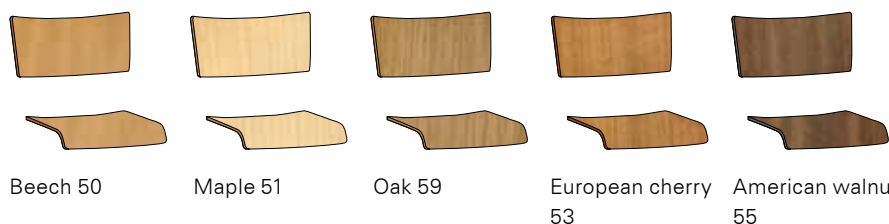

Ritmo ohne Armlehnen

Ritmo mit Armlehnen

Stapelbar

Rückansicht

Vierfuß
without armrests
stackable

400R
un-upholstered

410R
with seat upholstery

420R
with seat and
back upholstery

Vierfuß
with armrests
stackable

450R
un-upholstered

460R
with seat upholstery

470R
with seat and
back upholstery

Plastic decor HPL

HPL white HPL black

Real wood veneers

Beech 50 Maple 51 Oak 59 European cherry 53 American walnut 55