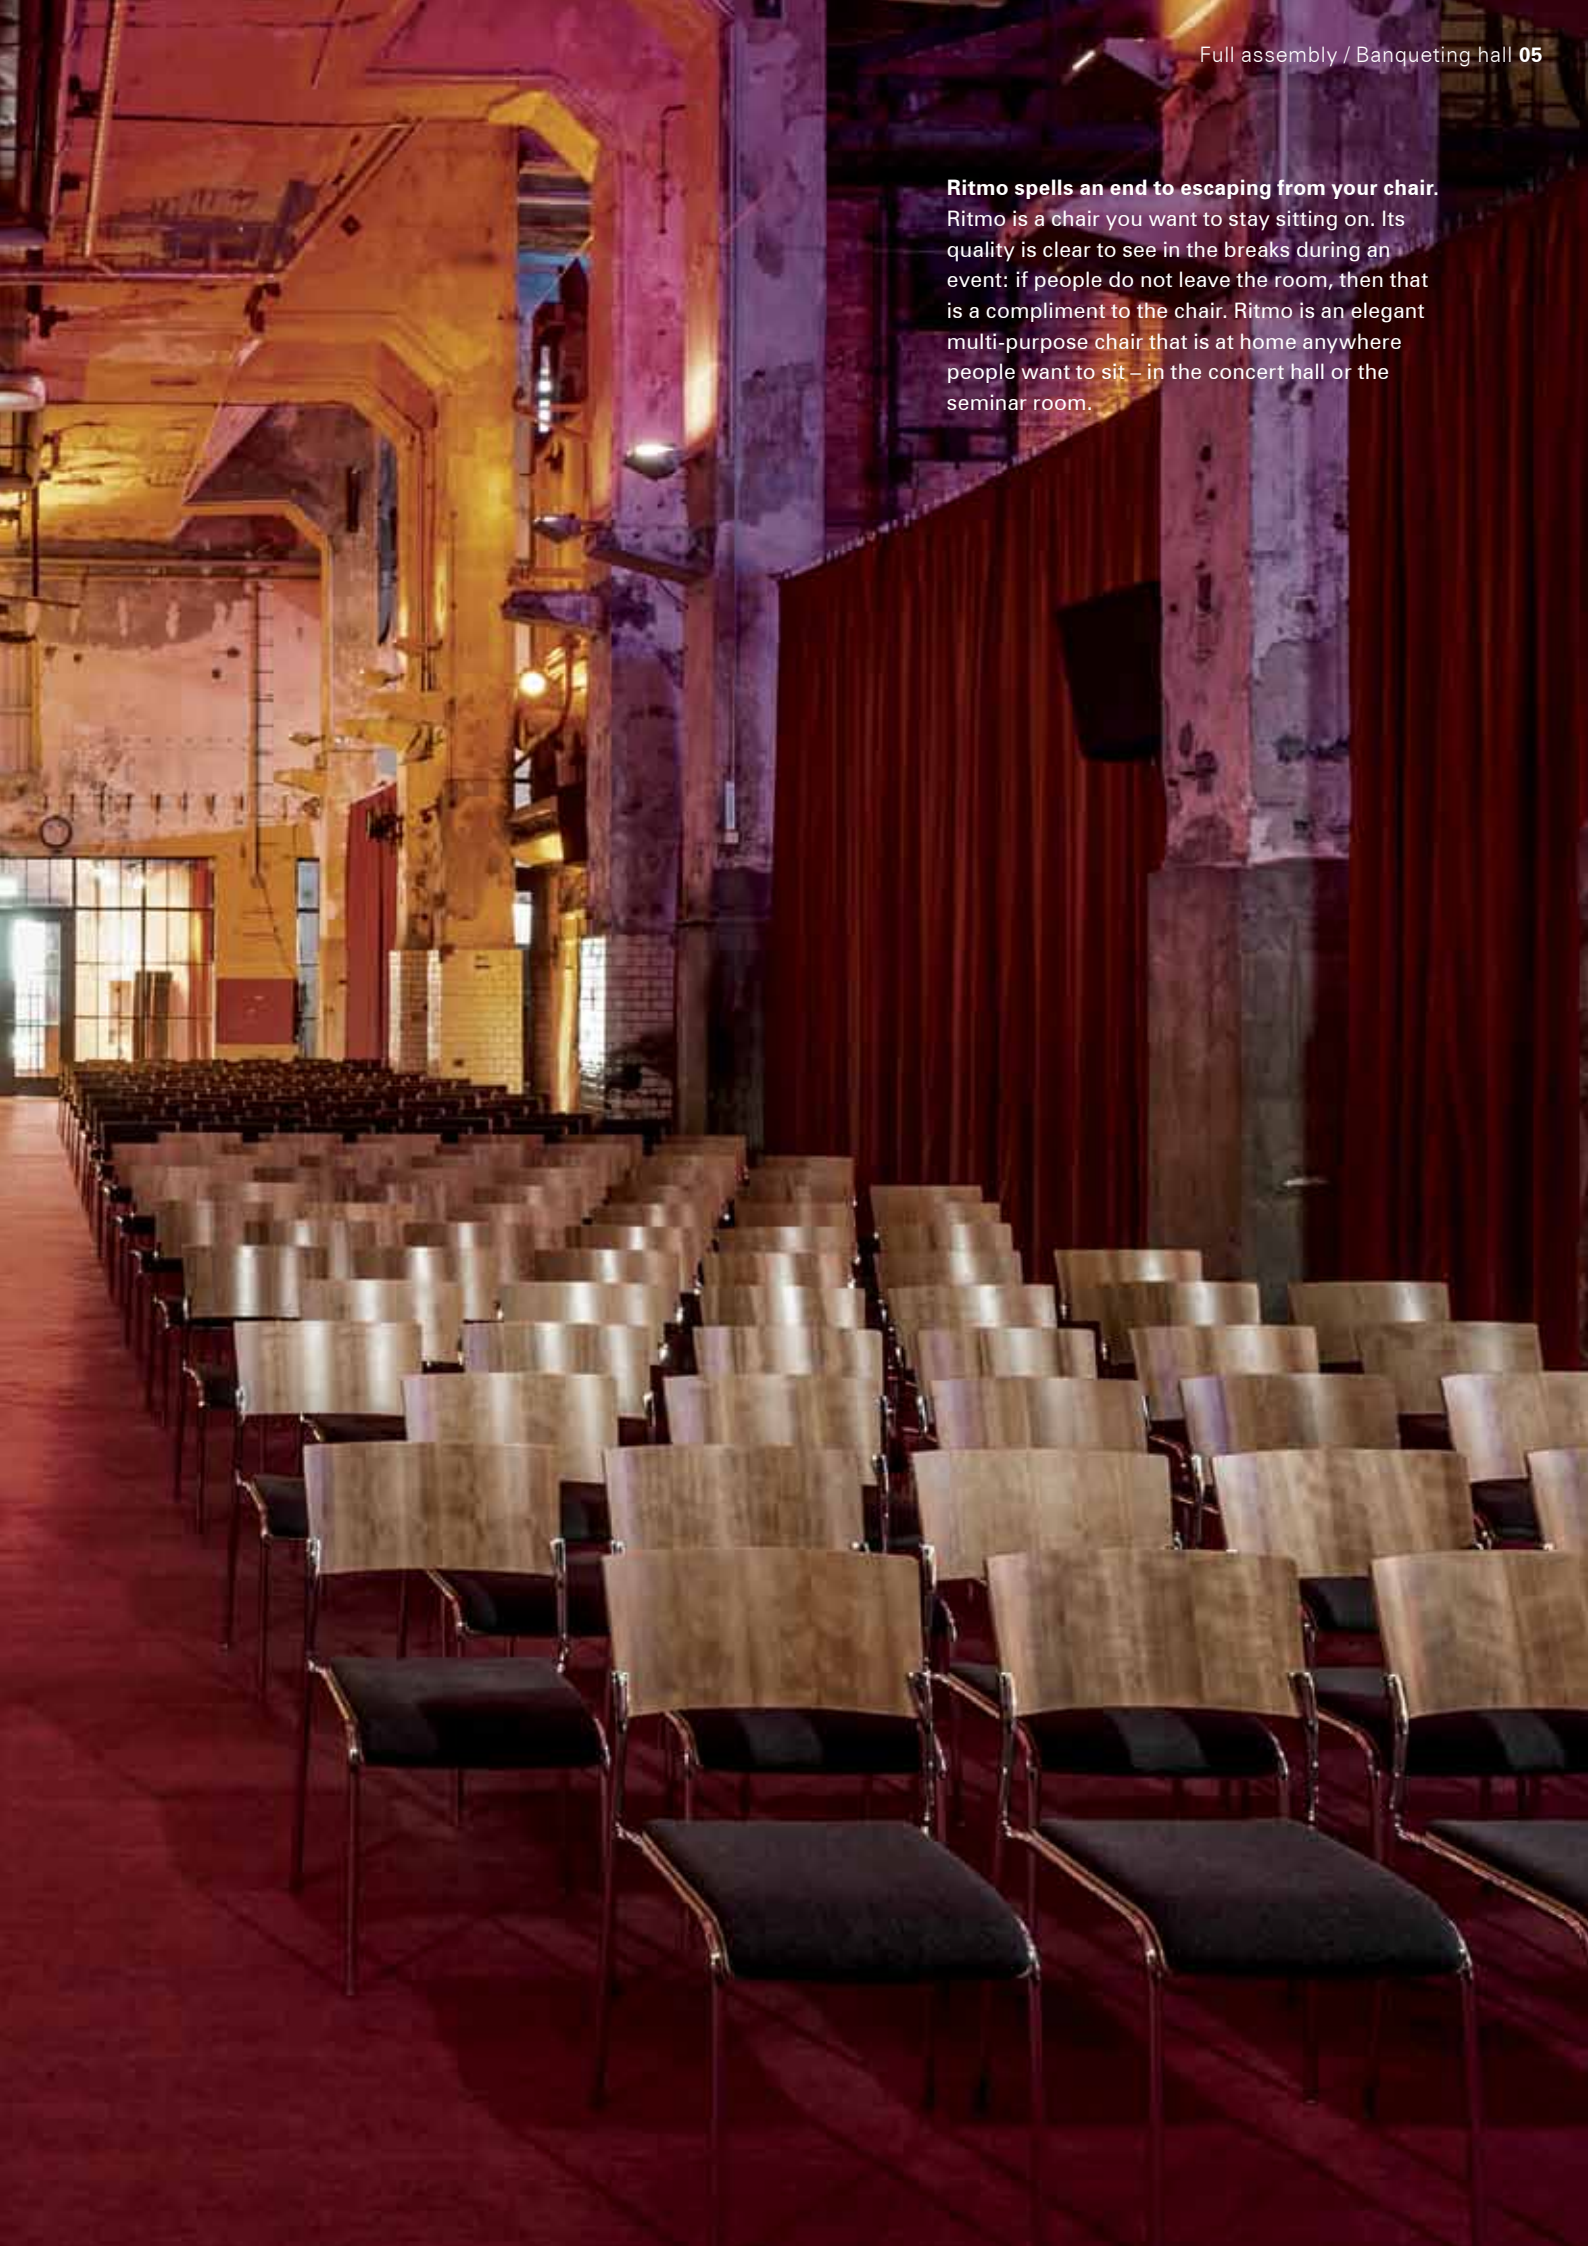

**Architecture provides the framework.
Ritmo designs the space.**

Especially in these times when places are used more and more flexibly, Ritmo is the solution. It combines variability with comfort, and fulfils even the highest aesthetic requirements. Its understated design language and clear lines make Ritmo adaptable to every situation – from conference to concert. It is, in the true meaning of the word, sustainable: ecologically as well as economically. That's what makes Ritmo fun. For the people who design the spaces as well as for the people who sit on Ritmo.

Ritmo spells an end to escaping from your chair. Ritmo is a chair you want to stay sitting on. Its quality is clear to see in the breaks during an event: if people do not leave the room, then that is a compliment to the chair. Ritmo is an elegant multi-purpose chair that is at home anywhere people want to sit – in the concert hall or the seminar room.