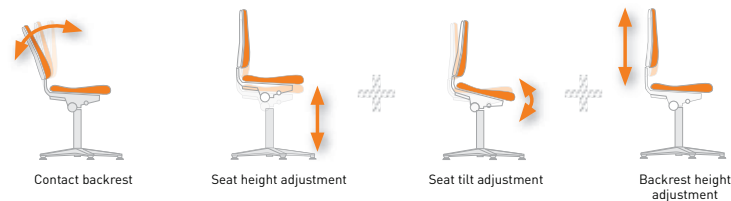

Mechanisms and functions (for precise details, see pages 16-17)

Options

Accessories (for precise details, see page 141)